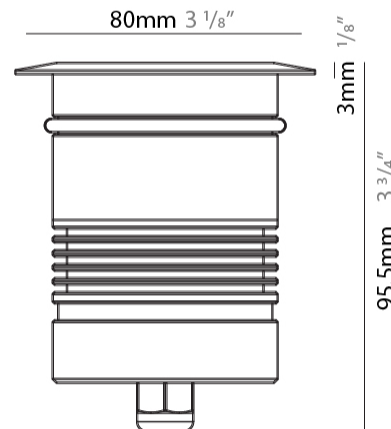

GENERAL

Series: Caliber
Subseries: Caliber 80
Brand: Unonovesette
Division: Exterior
Mounting Type: Recessed
Mounting Location: In-Ground
Subcategory: Drive Over

PHYSICAL

Shape: Round
Diameter (mm): 80
Diameter (in): 3 1/8
Height (mm): 95.5
Height (in): 3 3/4
Light Distribution: Direct
Weight (kg): 0.57
Weight (lbs): 1.26
Load Resistance (kg): 2500
Load Resistance (lbs): 5511
Installation Requirement: Housing box / Fixing springs
Diffuser: Extra clear / Frosted glass 6mm
Fixture Finish: [ASB / SST](#)
Fixture Material: Stainless Steel AISI 316L
Cable Details: 350mm NS20N PCP 2x0.5 mm2

ELECTRICAL

Lamp Type: LED
Input Wattage (W): 8.1
Total Output Wattage (W): 5
Dimming: Non-Dimming / Phase Dimming (120Vac only) / 0-10V Dimming
Driver Included: No
Driver Location: Remote
Driver Type: Constant Voltage - Universal
Driver Class: Class 2
Input Voltage (V): 120 - 277
Output Voltage (V): 24

LED

Number of LEDs: 1
Color Temperature (°K): [2700 / 3000 / 4000](#)
Max. Delivered Lumen (lm): 515
CRI: >90 CRI
Lamp Life (hrs): 100000
Upon Request: Dim to Warm

OPTICAL

Optic°: [10 / 30 / 50 / 10x45 / DIF](#)
Beam Angle: Narrow / Medium / Wide / Elliptical / Diffused

RATINGS AND CERTIFICATIONS

Certified By: Certified for North American Standards
IP rating: IP68 (not for permanent immersion)
IK Rating: IK08
Marine Grade: Stainless Steel AISI 316L

PROJECT
TYPE
SPECIFIER
QUANTITY
DATE